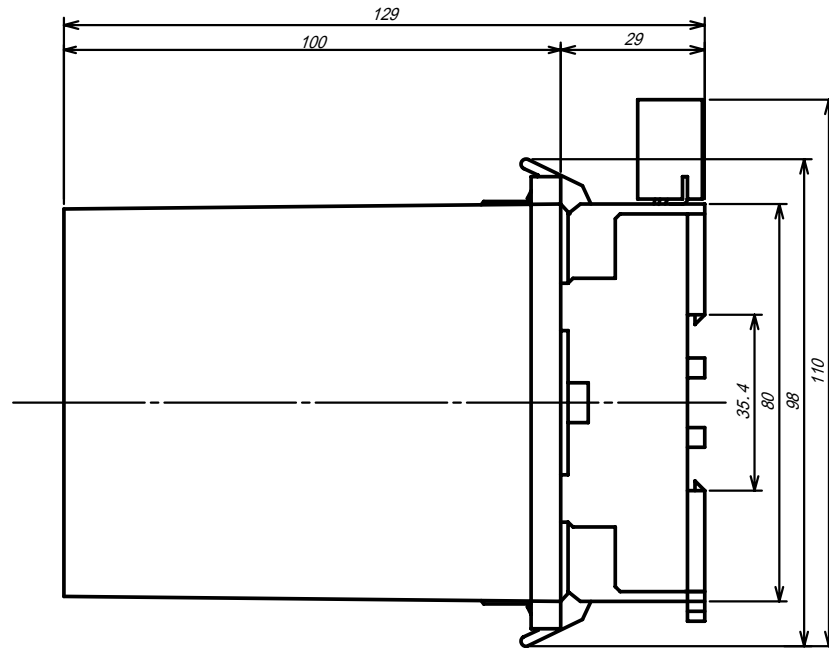

FC-01005

DRAWING No.

SOCKET

REVISED	DATE	APPROVED BY	TITLE
	SCALE	CHECKED BY	モニター付マルチ温度変換器 7601 外形図
	DESIGNED BY	DRAWN BY	DRAWING No.
	TSURUGA ELECTRIC CORPORATION		FC-01005