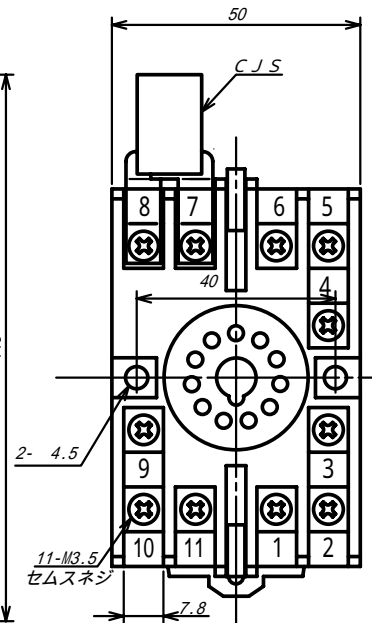

FC-01005

DRAWING No.

SOCKET

REVISED	DATE	APPROVED BY	TITLE
	SCALE	CHECKED BY	モニター付マルチ温度変換器 7601 外形図
	DESIGNED BY	DRAWN BY	DRAWING No.
	TSURUGA ELECTRIC CORPORATION		FC-01005