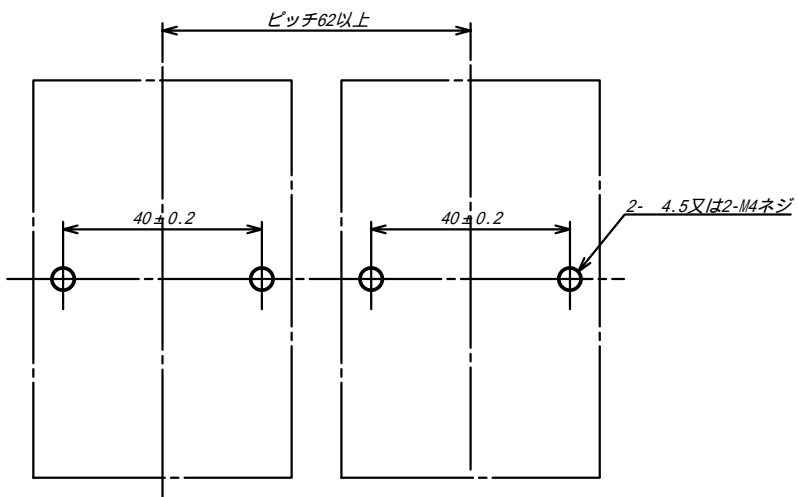

FC-01005

DRAWING No.

SOCKET

REVISED	DATE	APPROVED BY	TITLE
	SCALE	CHECKED BY	モニター付マルチ温度変換器 7601 外形図
	DESIGNED BY	DRAWN BY	DRAWING No.
	TSURUGA ELECTRIC CORPORATION		FC-01005