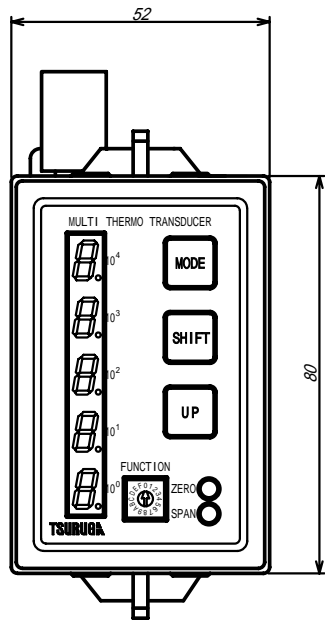

FC-01005

DRAWING No.

SOCKET

REVISED	DATE	APPROVED BY	TITLE
	SCALE	CHECKED BY	モニター付マルチ温度変換器 7601 外形図
	DESIGNED BY	DRAWN BY	DRAWING No.
	TSURUGA ELECTRIC CORPORATION		FC-01005