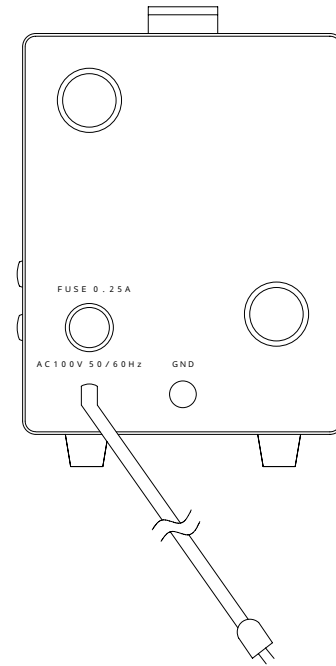

FC-00563

DRAWING NO.

TSURUGA electric corporation. All rights reserved.

REVISED	DATE	APPROVED BY	TITLE
	SCALE	CHECKED BY	3514-2
	DESIGNED BY	DRAWN BY	DRAWING NO.
	TSURUGA ELECTRIC CORPORATION		FC-00563