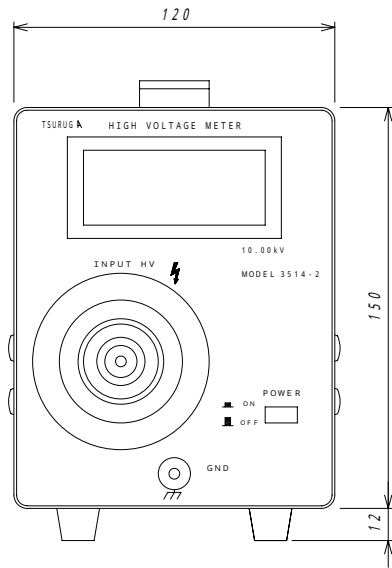

FC-00563

DRAWING NO.

TSURUGA electric corporation. All rights reserved.

REVISED	DATE	APPROVED BY	TITLE
	SCALE	CHECKED BY	3514-2
	DESIGNED BY	DRAWN BY	DRAWING NO.
	TSURUGA ELECTRIC CORPORATION		FC-00563