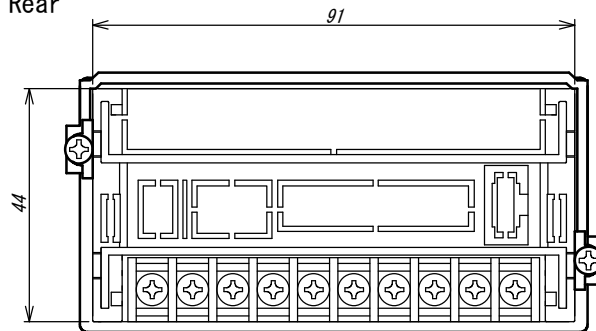

Side

Rear

Bottom

単位 : mm

TSURUGA ELECTRIC CORPORATION. All right reserved.

REVISED	DATE	<i>Jun. 7. 2010</i>	APPROVED BY	TITLE
	SCALE		CHECKED BY	
	DESIGNED BY		DRAWN BY	DRAWING No.
				<i>FC-01487</i>
				<i>1/1</i>