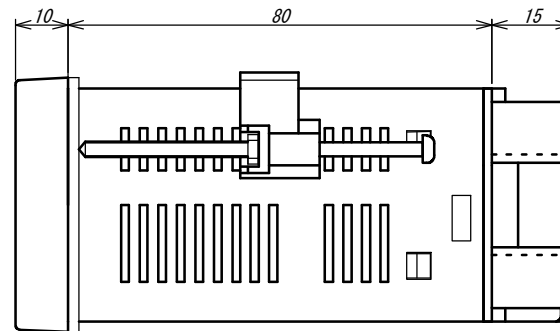

Side

Rear

Bottom

単位 : mm

TSURUGA ELECTRIC CORPORATION. All right reserved.

REVISED	DATE	<i>Jun. 7. 2010</i>	APPROVED BY	TITLE
	SCALE		CHECKED BY	
	DESIGNED BY		DRAWN BY	DRAWING No.
				<i>FC-01487</i>
				<i>1/1</i>