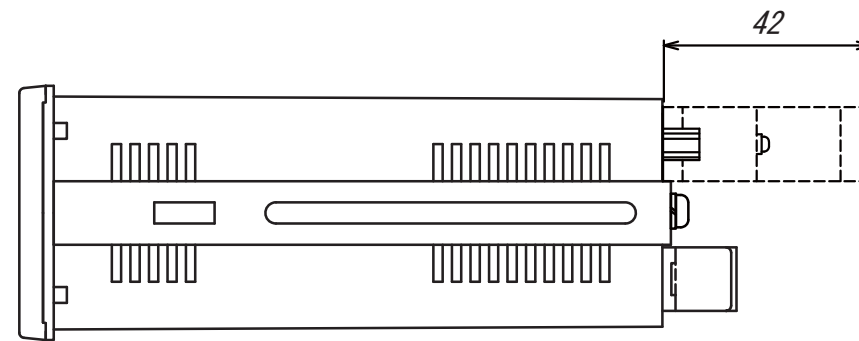

●データ出力付タイプ

パネルカット寸法: 92 × 45

単位: mm

TSURUGA ELECTRIC CORPORATION. All rights reserved.

REVISED	DATE	APPROVED BY	TITLE
			460A
	SCALE	CHECKED BY	DRAWING No.
			FC-00738
	DESIGNED BY	DRAWN BY	kikaku
	TSURUGA ELECTRIC CORPORATION		