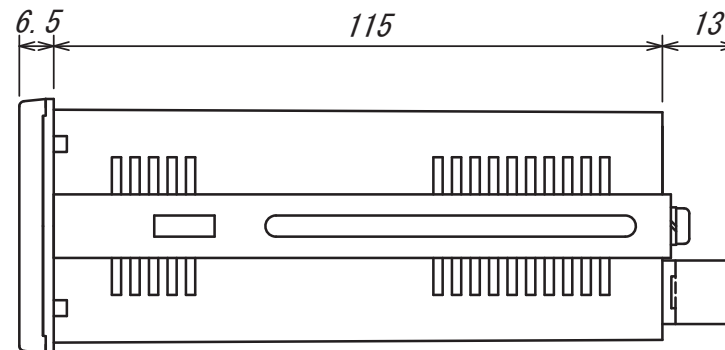

●データ出力付タイプ

パネルカット寸法: 92 × 45

単位: mm

TSURUGA ELECTRIC CORPORATION. All rights reserved.

REVISED	DATE	APPROVED BY	TITLE
			460A
	SCALE	CHECKED BY	DRAWING No.
			FC-00738
	DESIGNED BY	DRAWN BY	kikaku
	TSURUGA ELECTRIC CORPORATION		