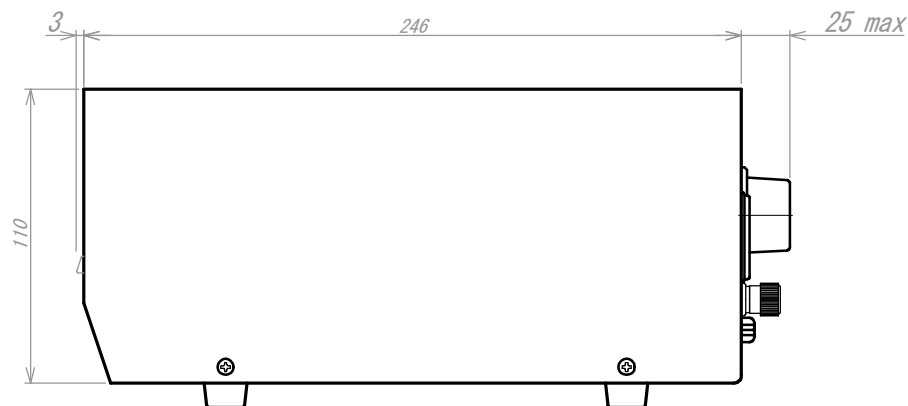

FRONT

REAR

TSURUGA ELECTRIC CORPORATION All Rights Reserved.

REVISED	DATE	Mar. 23. 2015	APPROVED BY	TITLE	AC-W HIGH SPEED TESTER
	SCALE		CHECKED BY	8507	
	DESIGNED BY	A. Daigo	DRAWN BY	A. Daigo	DRAWING No.
	TSURUGA ELECTRIC CORPORATION				FC-01660-3