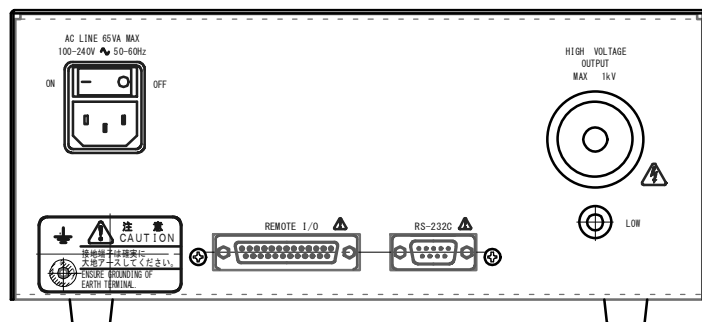

FRONT

REAR

TSURUGA ELECTRIC CORPORATION All Rights Reserved.

REVISED	DATE	Mar. 23. 2015	APPROVED BY	TITLE	AC-W HIGH SPEED TESTER
	SCALE		CHECKED BY	8507	
	DESIGNED BY	A. Daigo	DRAWN BY	A. Daigo	DRAWING No.
	TSURUGA ELECTRIC CORPORATION				FC-01660-3