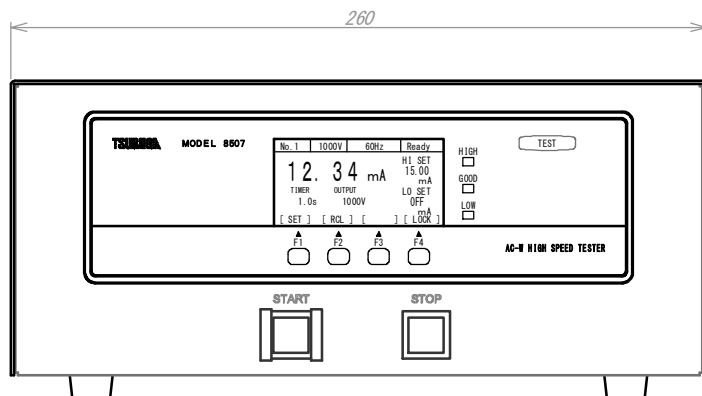

FRONT

REAR

TSURUGA ELECTRIC CORPORATION All Rights Reserved.

REVISED	DATE	Mar. 23. 2015	APPROVED BY	TITLE	AC-W HIGH SPEED TESTER
	SCALE		CHECKED BY	8507	
	DESIGNED BY	A. Daigo	DRAWN BY	A. Daigo	DRAWING No.
	TSURUGA ELECTRIC CORPORATION				FC-01660-3