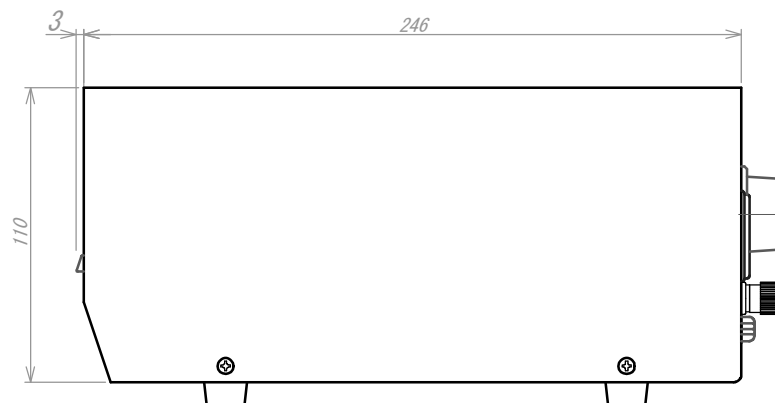

FRONT

REAR

TSURUGA ELECTRIC CORPORATION All Rights Reserved.

REVISED	DATE	Mar. 23. 2015	APPROVED BY	TITLE	AC-W HIGH SPEED TESTER
	SCALE		CHECKED BY	8507	
	DESIGNED BY	A. Daigo	DRAWN BY	A. Daigo	DRAWING No.
	TSURUGA ELECTRIC CORPORATION				FC-01660-3